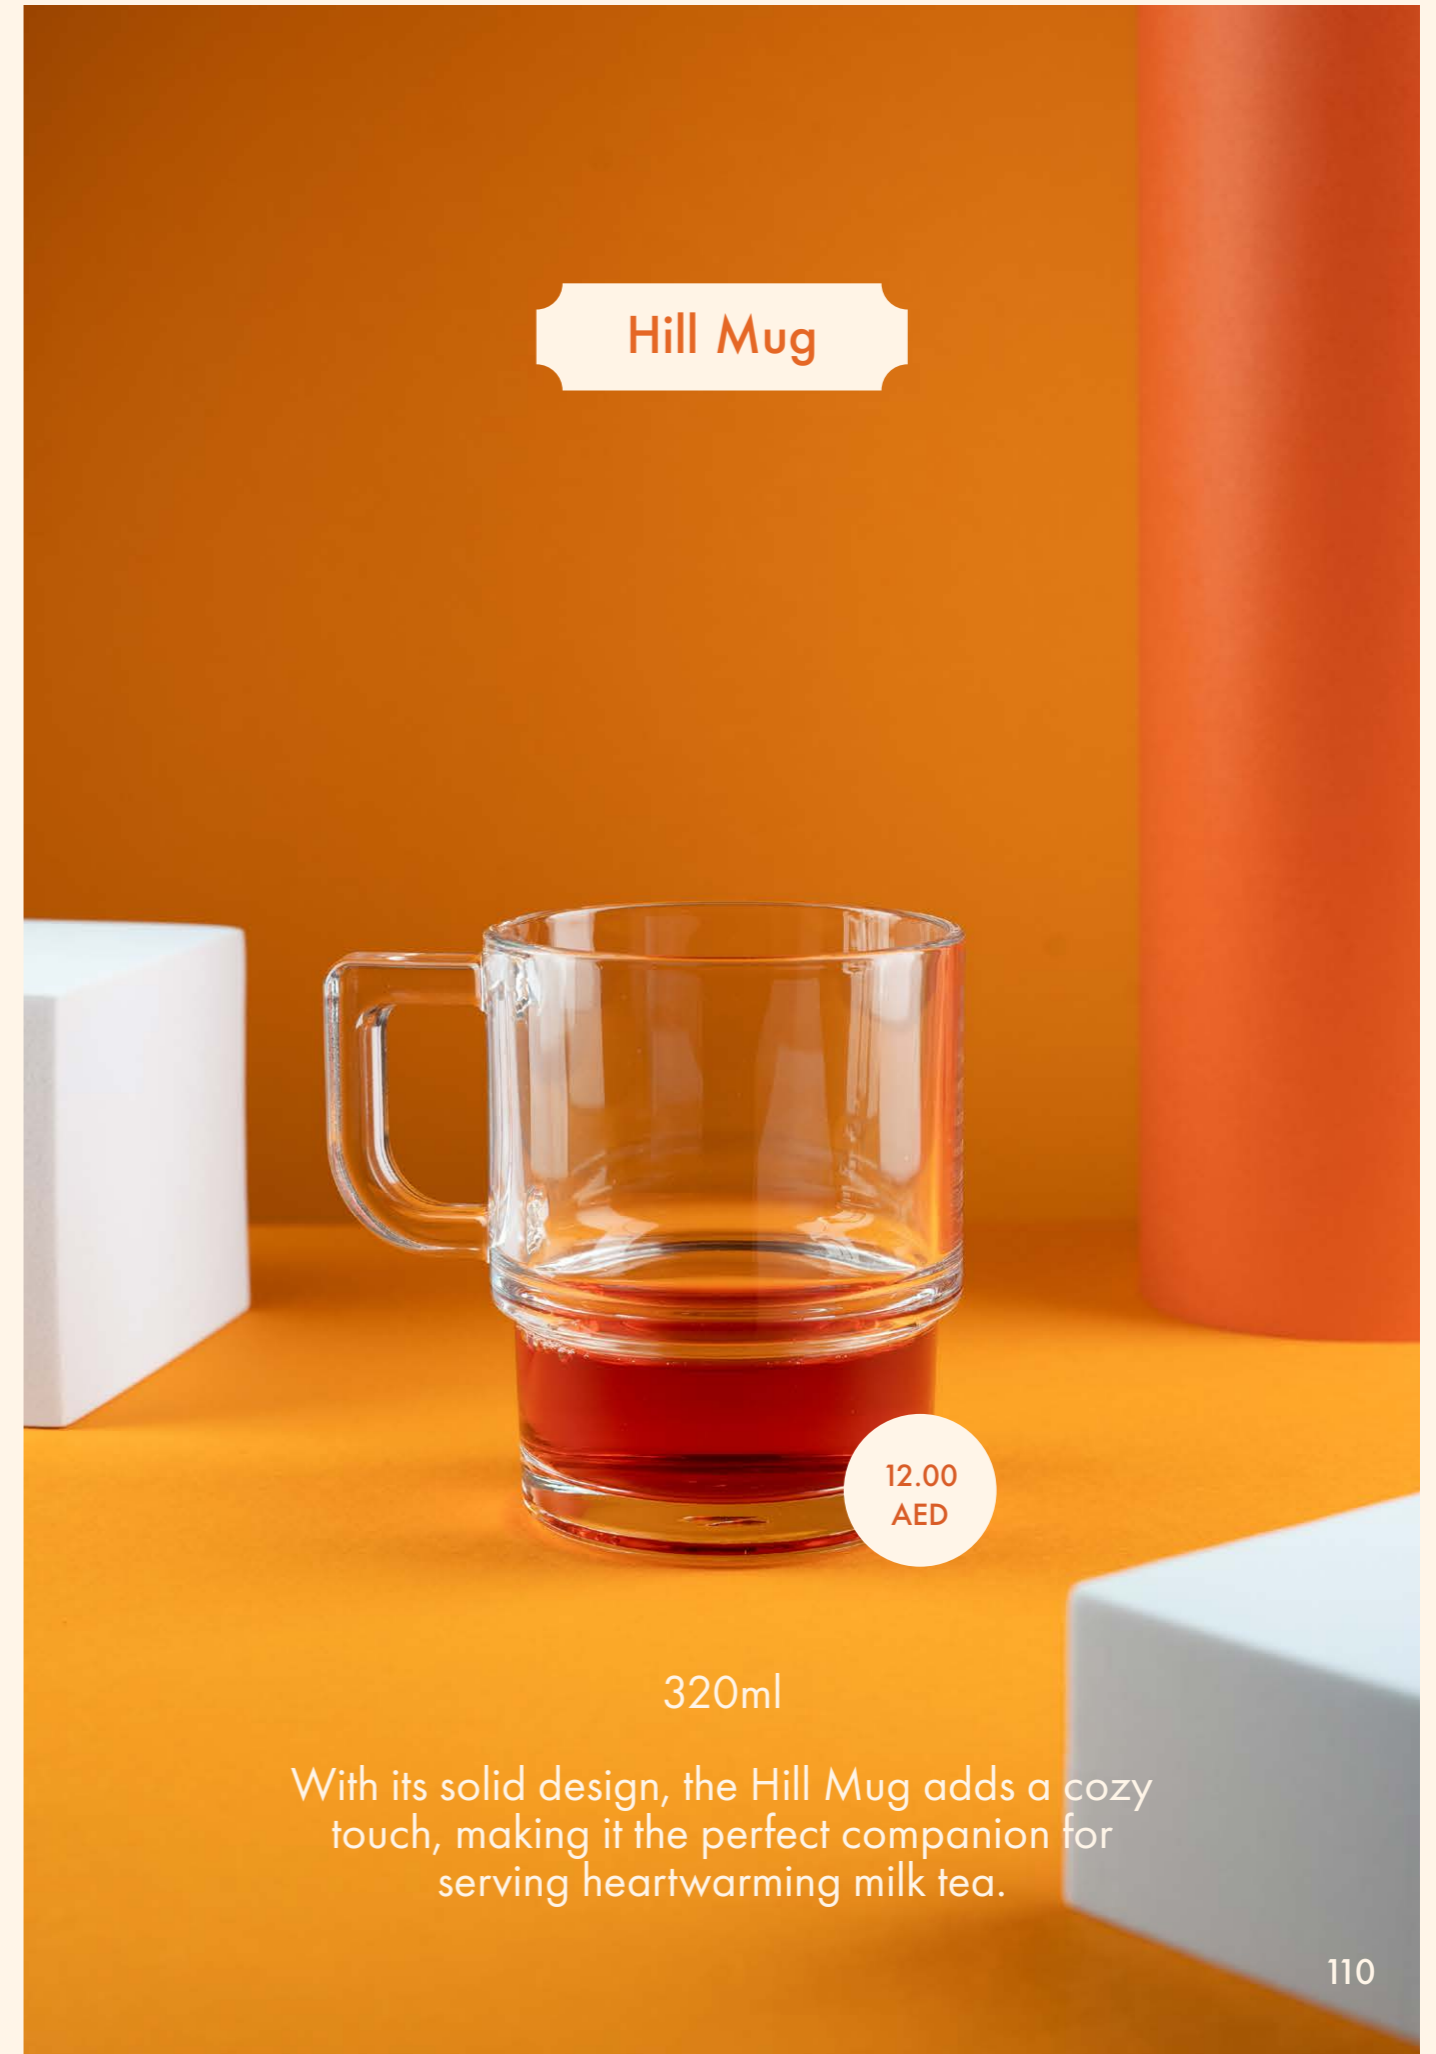

365ml

With its eye-catching design and diamond detailing around the base, the Elisyia Tea Mug adds a touch of elegance to every tea service.

9.50
AED

Elisya Teacup

170ml

The Elisya TeaCup, with its classic Arab-inspired design, brings timeless elegance to your tea service.