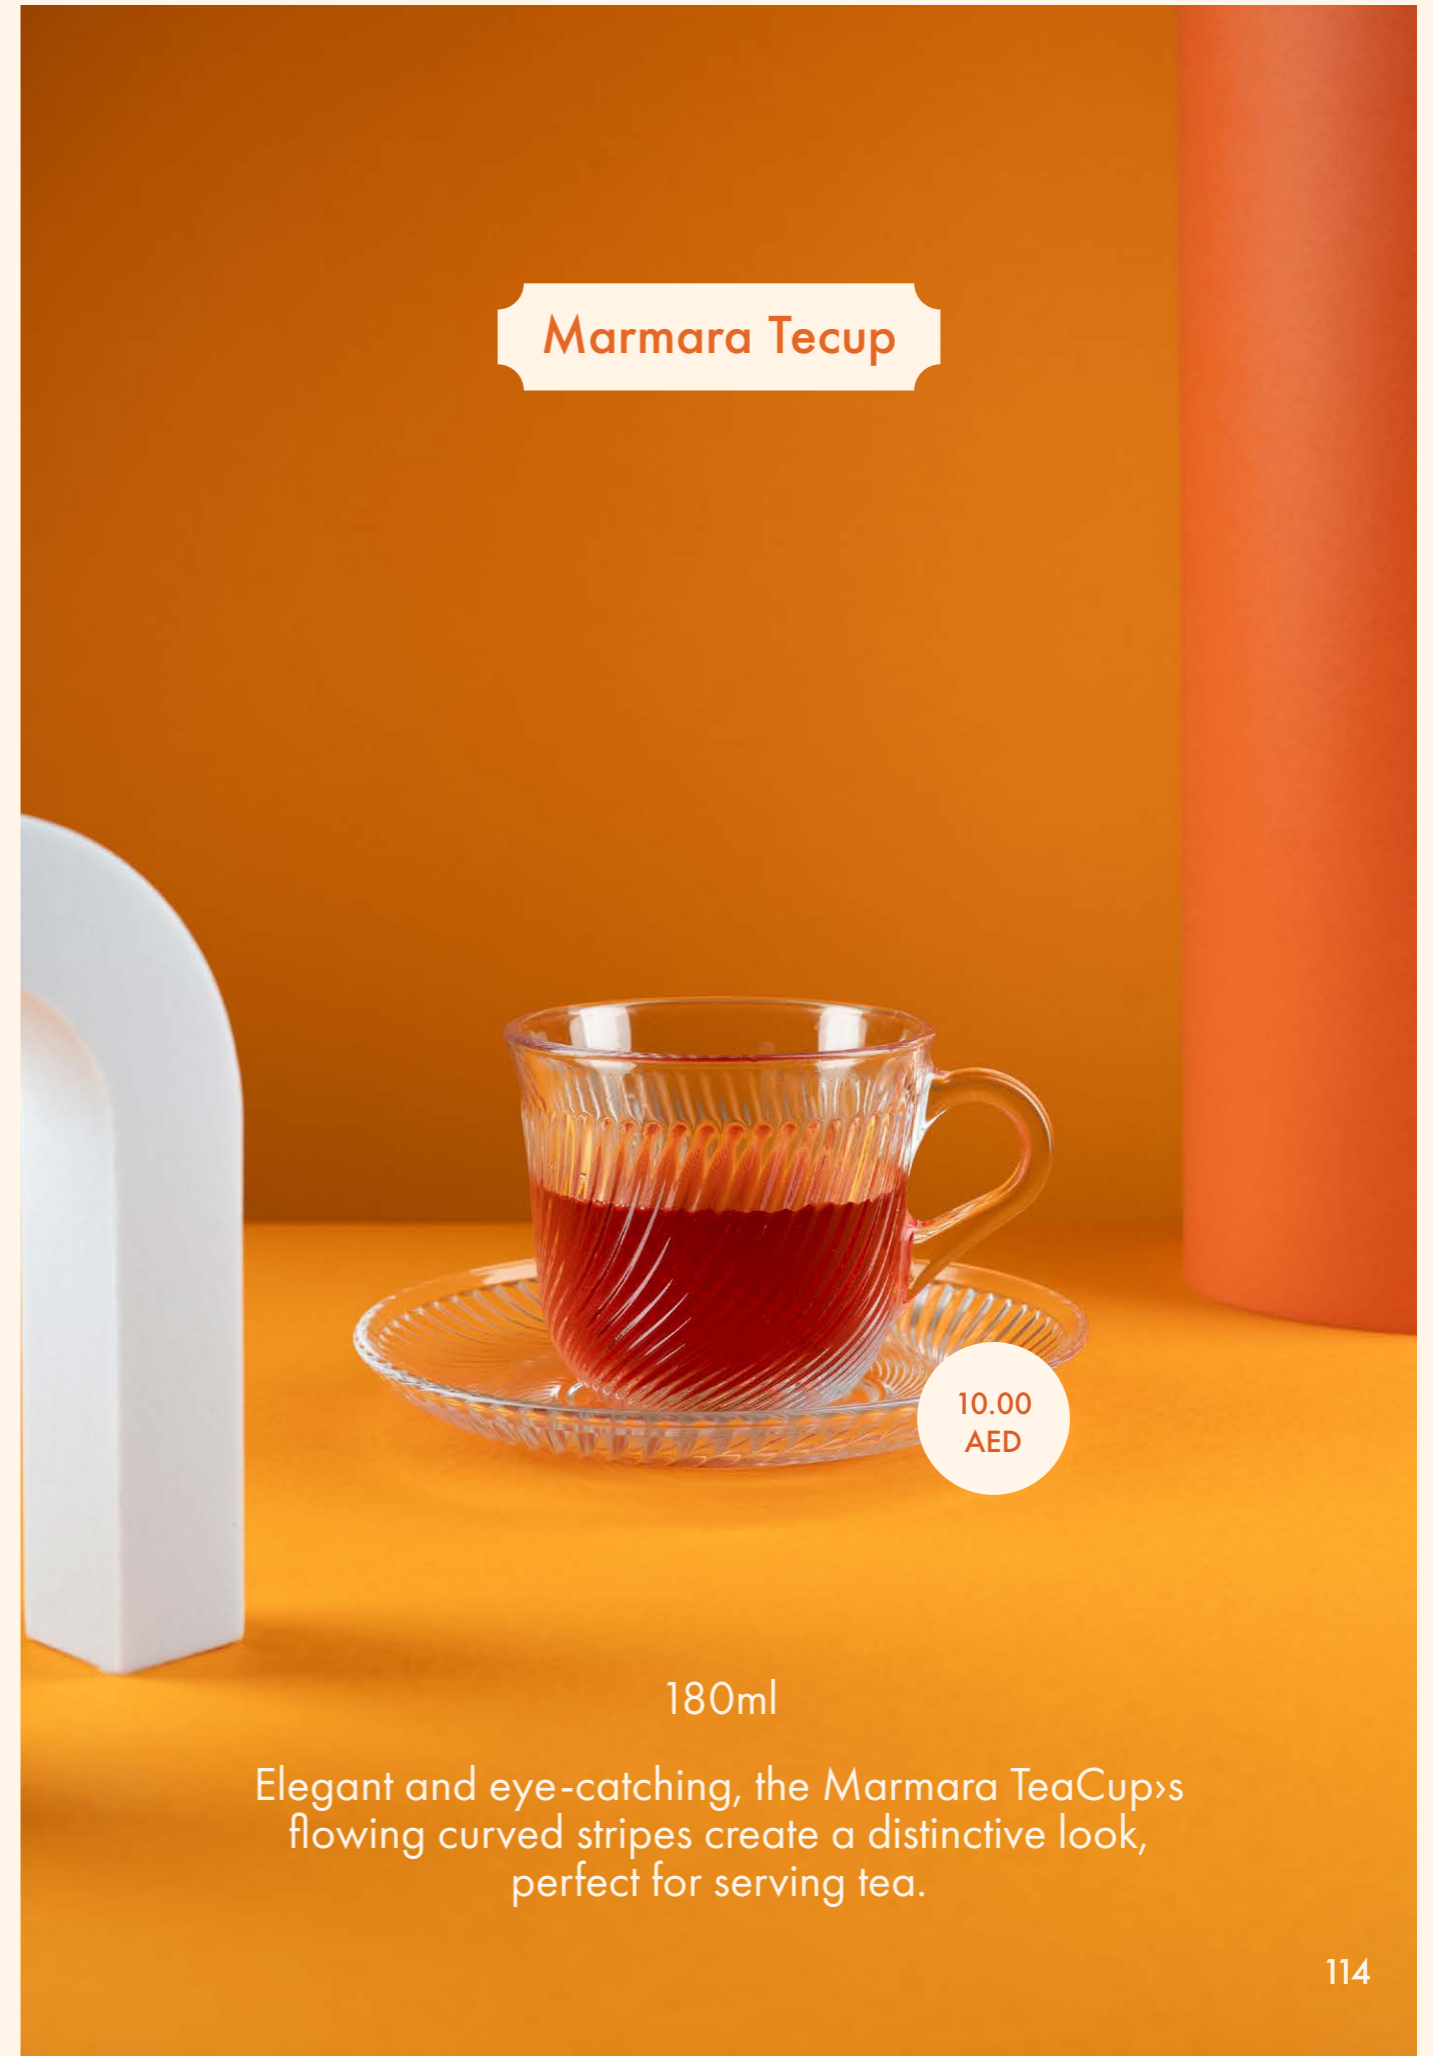

Hill Mug

12.00
AED

320ml

With its solid design, the Hill Mug adds a cozy touch, making it the perfect companion for serving heartwarming milk tea.

Lav Teacup

180ml

Simple yet sophisticated, the LAV TeaCup elevates your tea service with its timeless charm.

Marmara Tecup

10.00
AED

180ml

Elegant and eye-catching, the Marmara TeaCup's flowing curved stripes create a distinctive look, perfect for serving tea.

Timeless Teacup

9.50
AED

180ml

With its diamond-detailed base, the Timeless Teacup brings a touch of elegance to every tea experience.