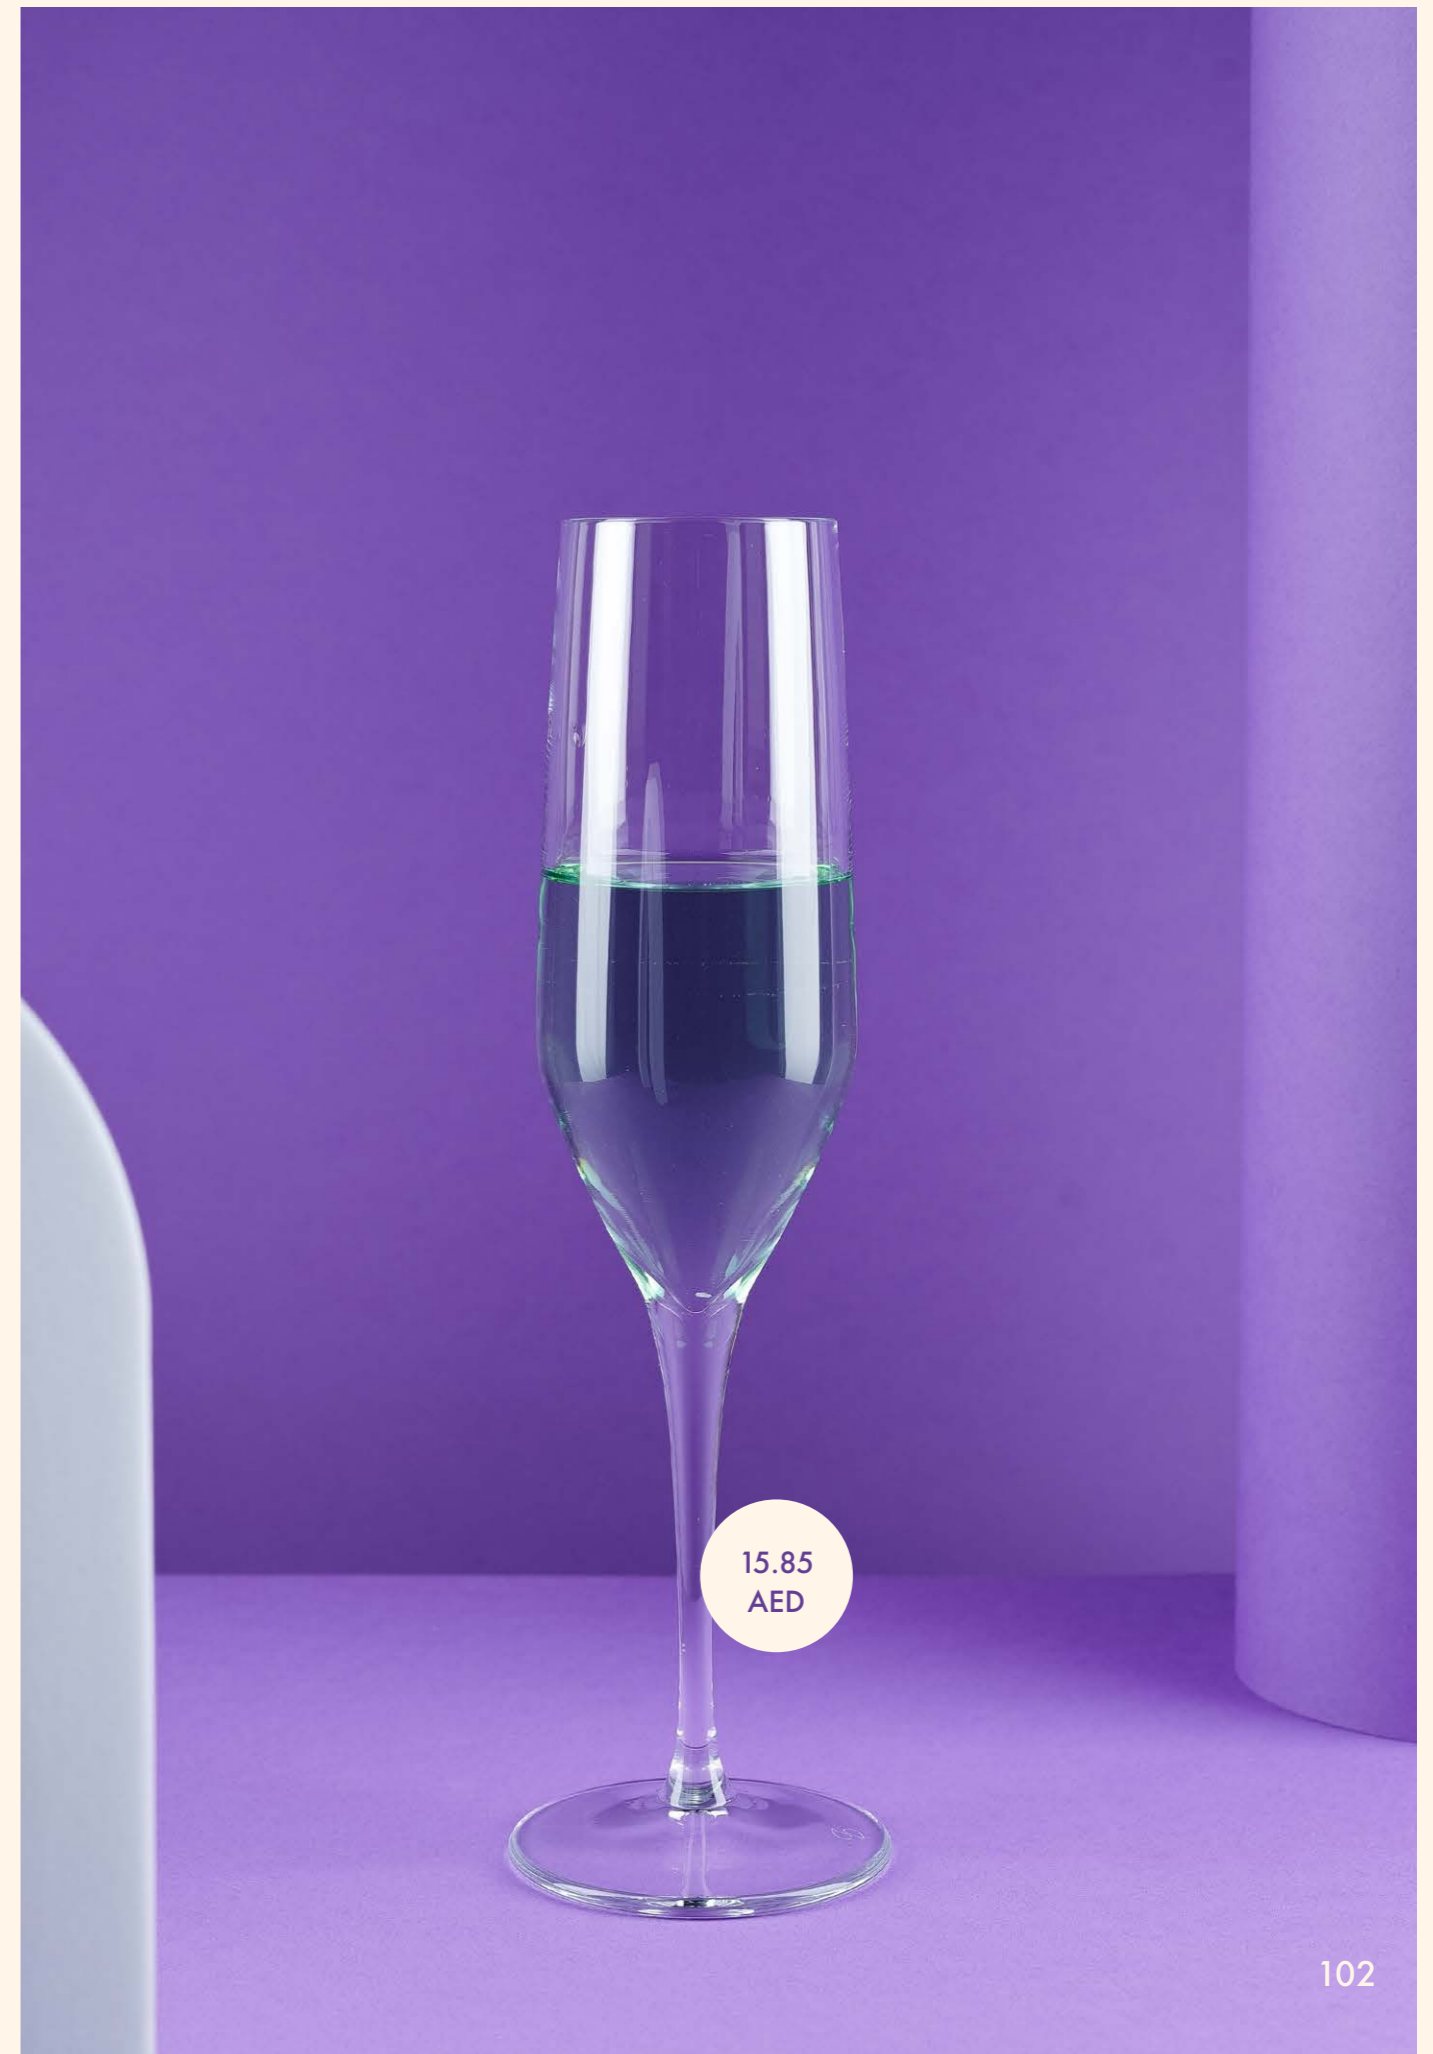

Napa 6

Clean and functional, the Napa 6 is best for serving sparkling water or juice with effortless style.

200ml