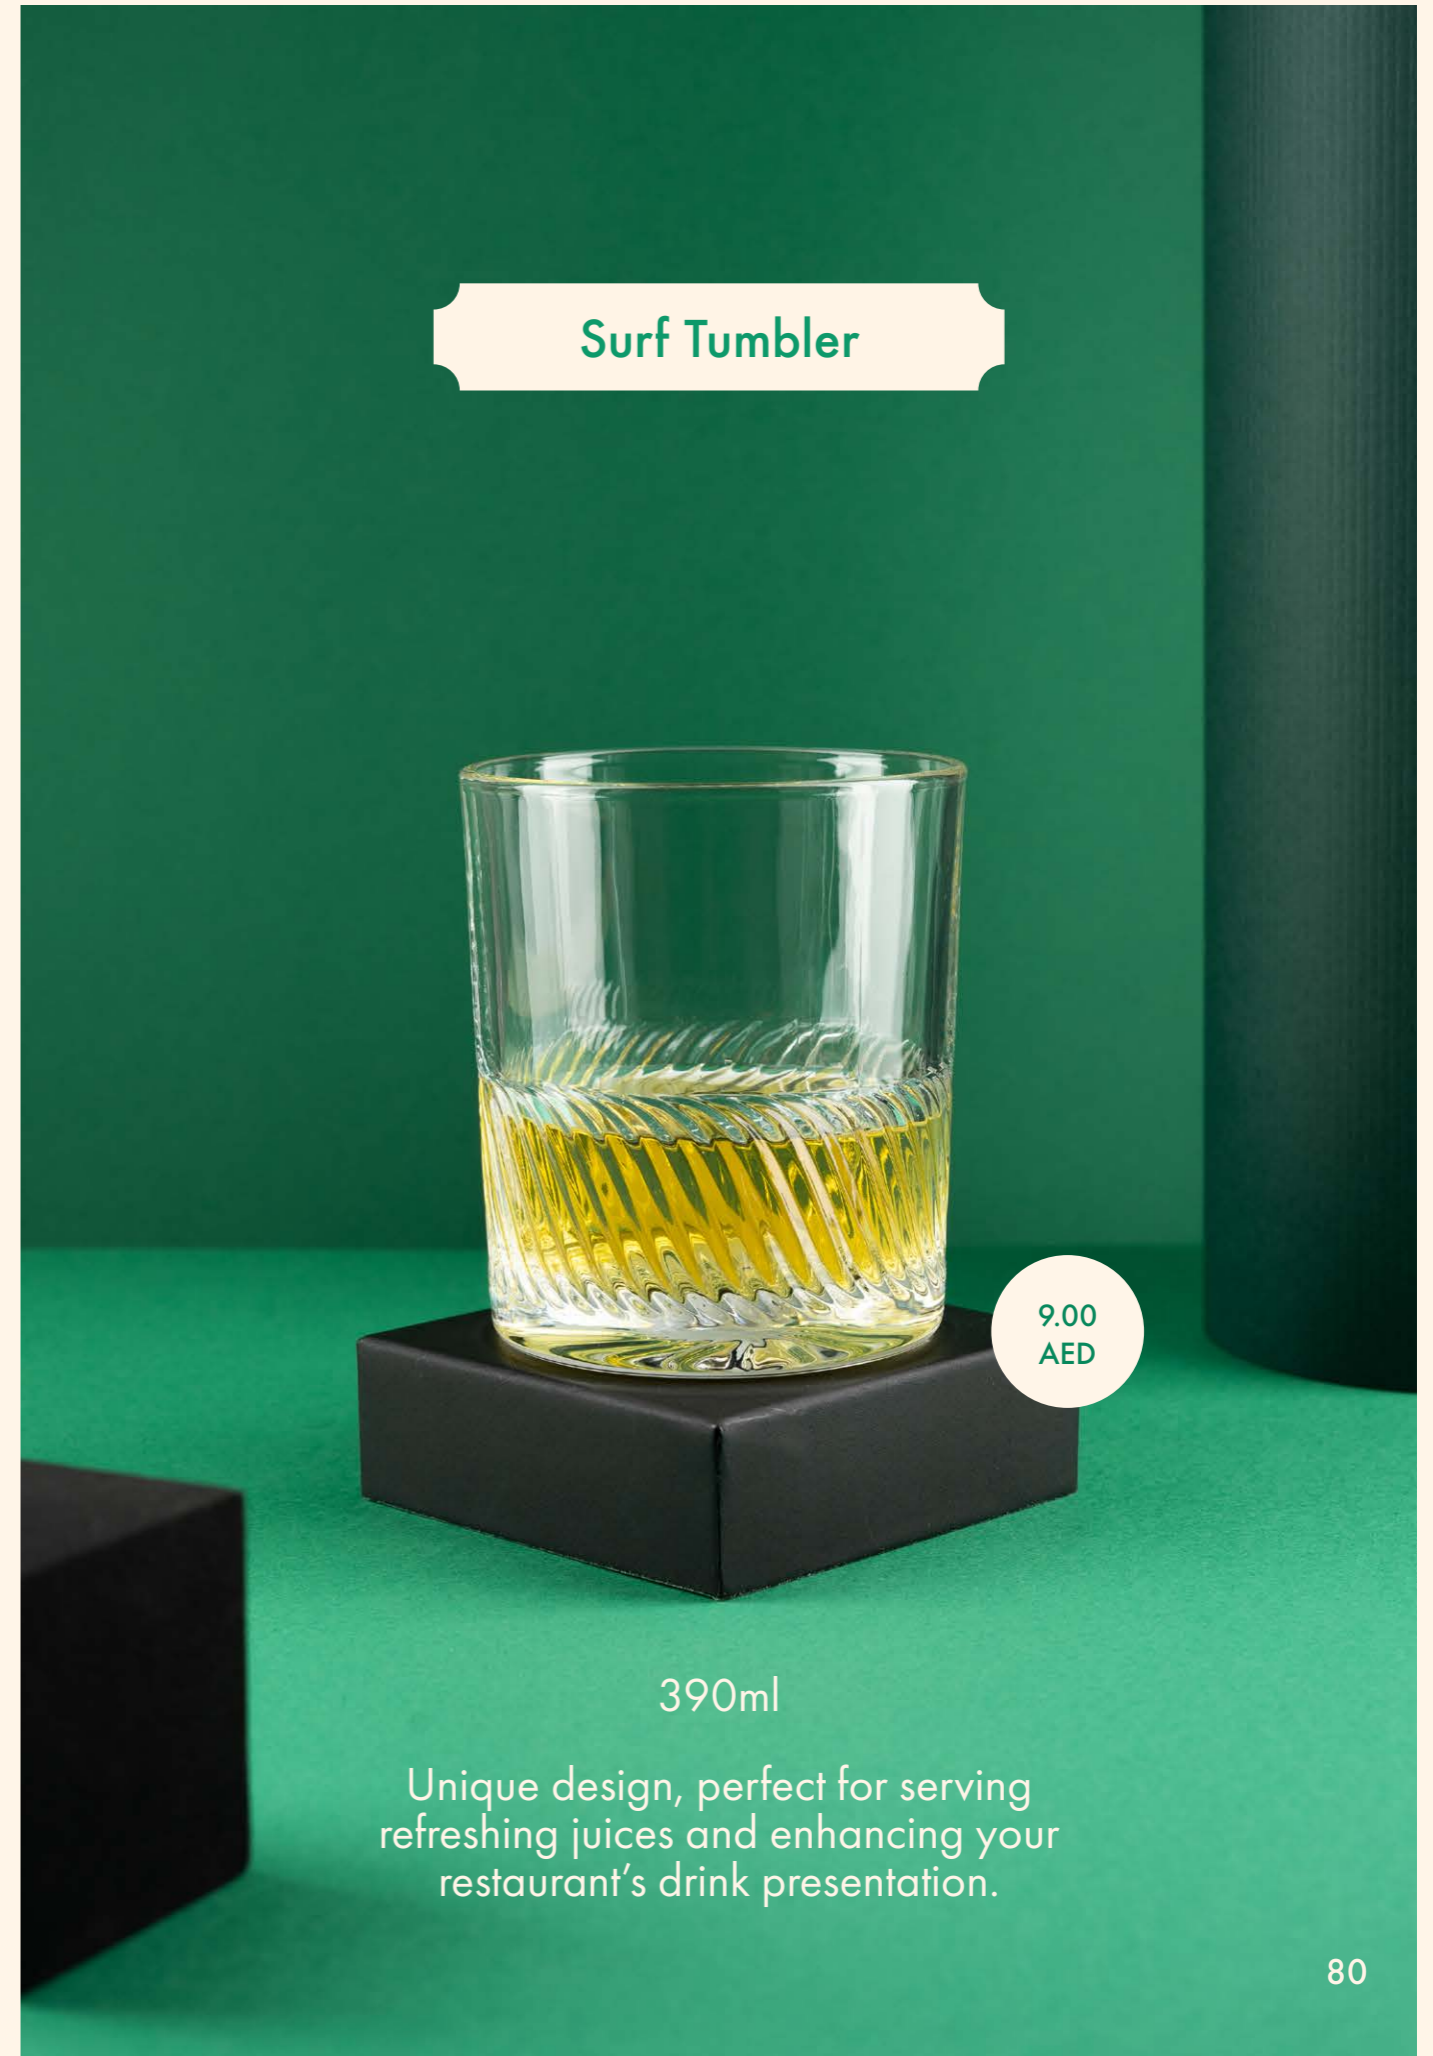

345 ml

Pinot Tumbler

9.75
AED

390ml

Experience the beauty of fine-thin glass, perfect for serving refreshing juices.

Surf Tumbler

9.00
AED

390ml