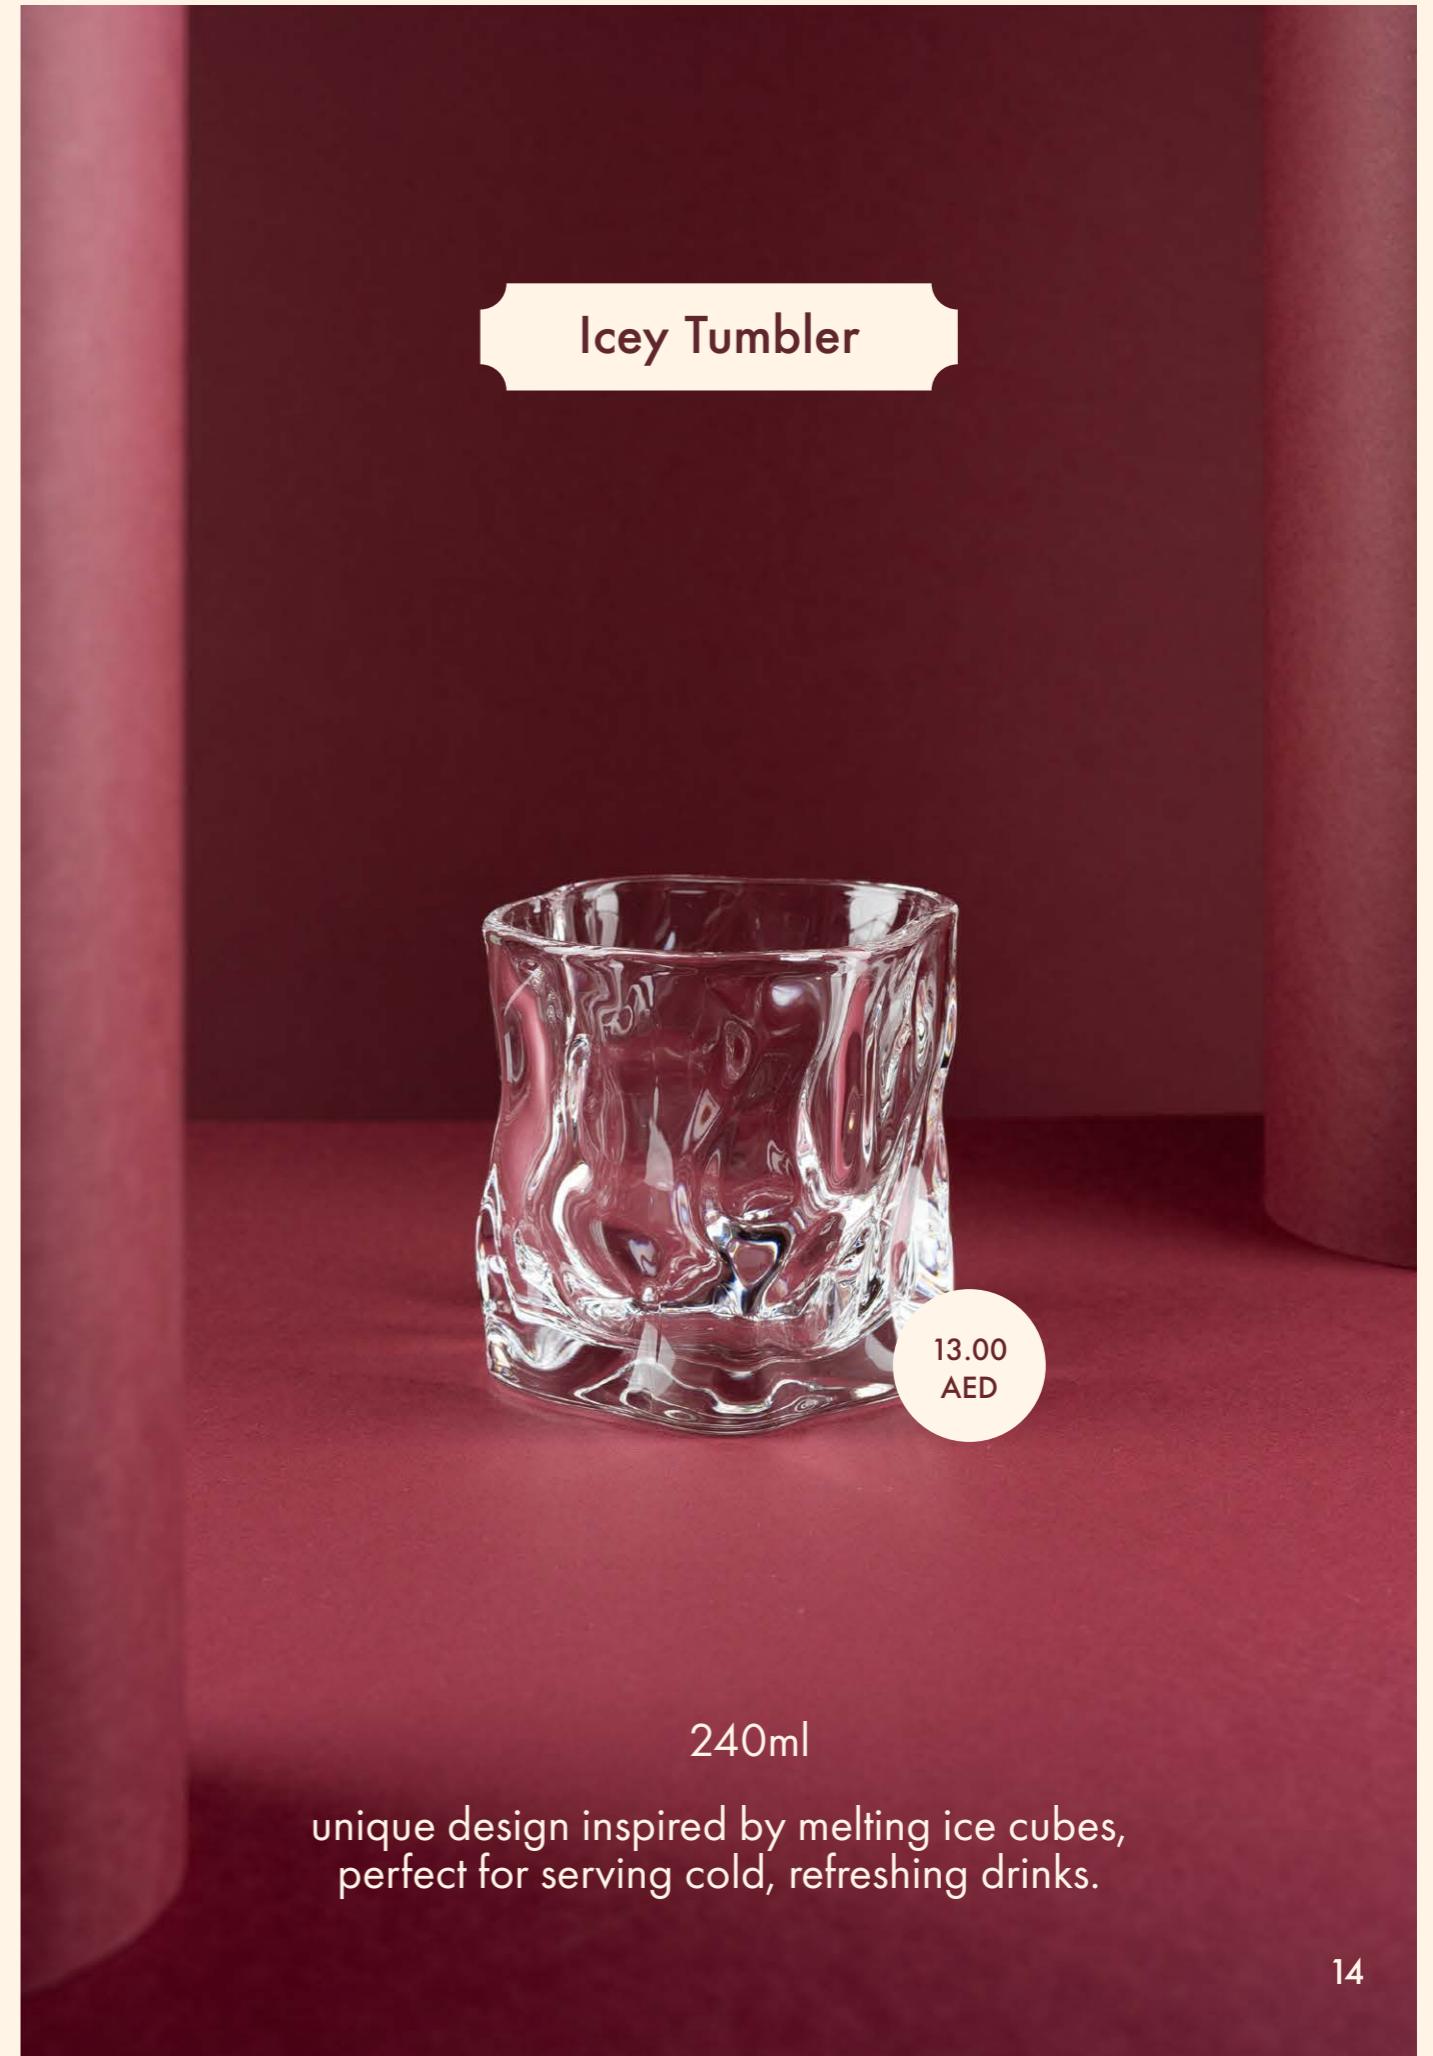

8.50
AED

UFO Tumbler

6.75
AED

270ml

A unique design with a narrow base that gradually widens, perfect for serving water with a distinctive out-of-this-world look.

Icely Tumbler

13.00
AED

240ml