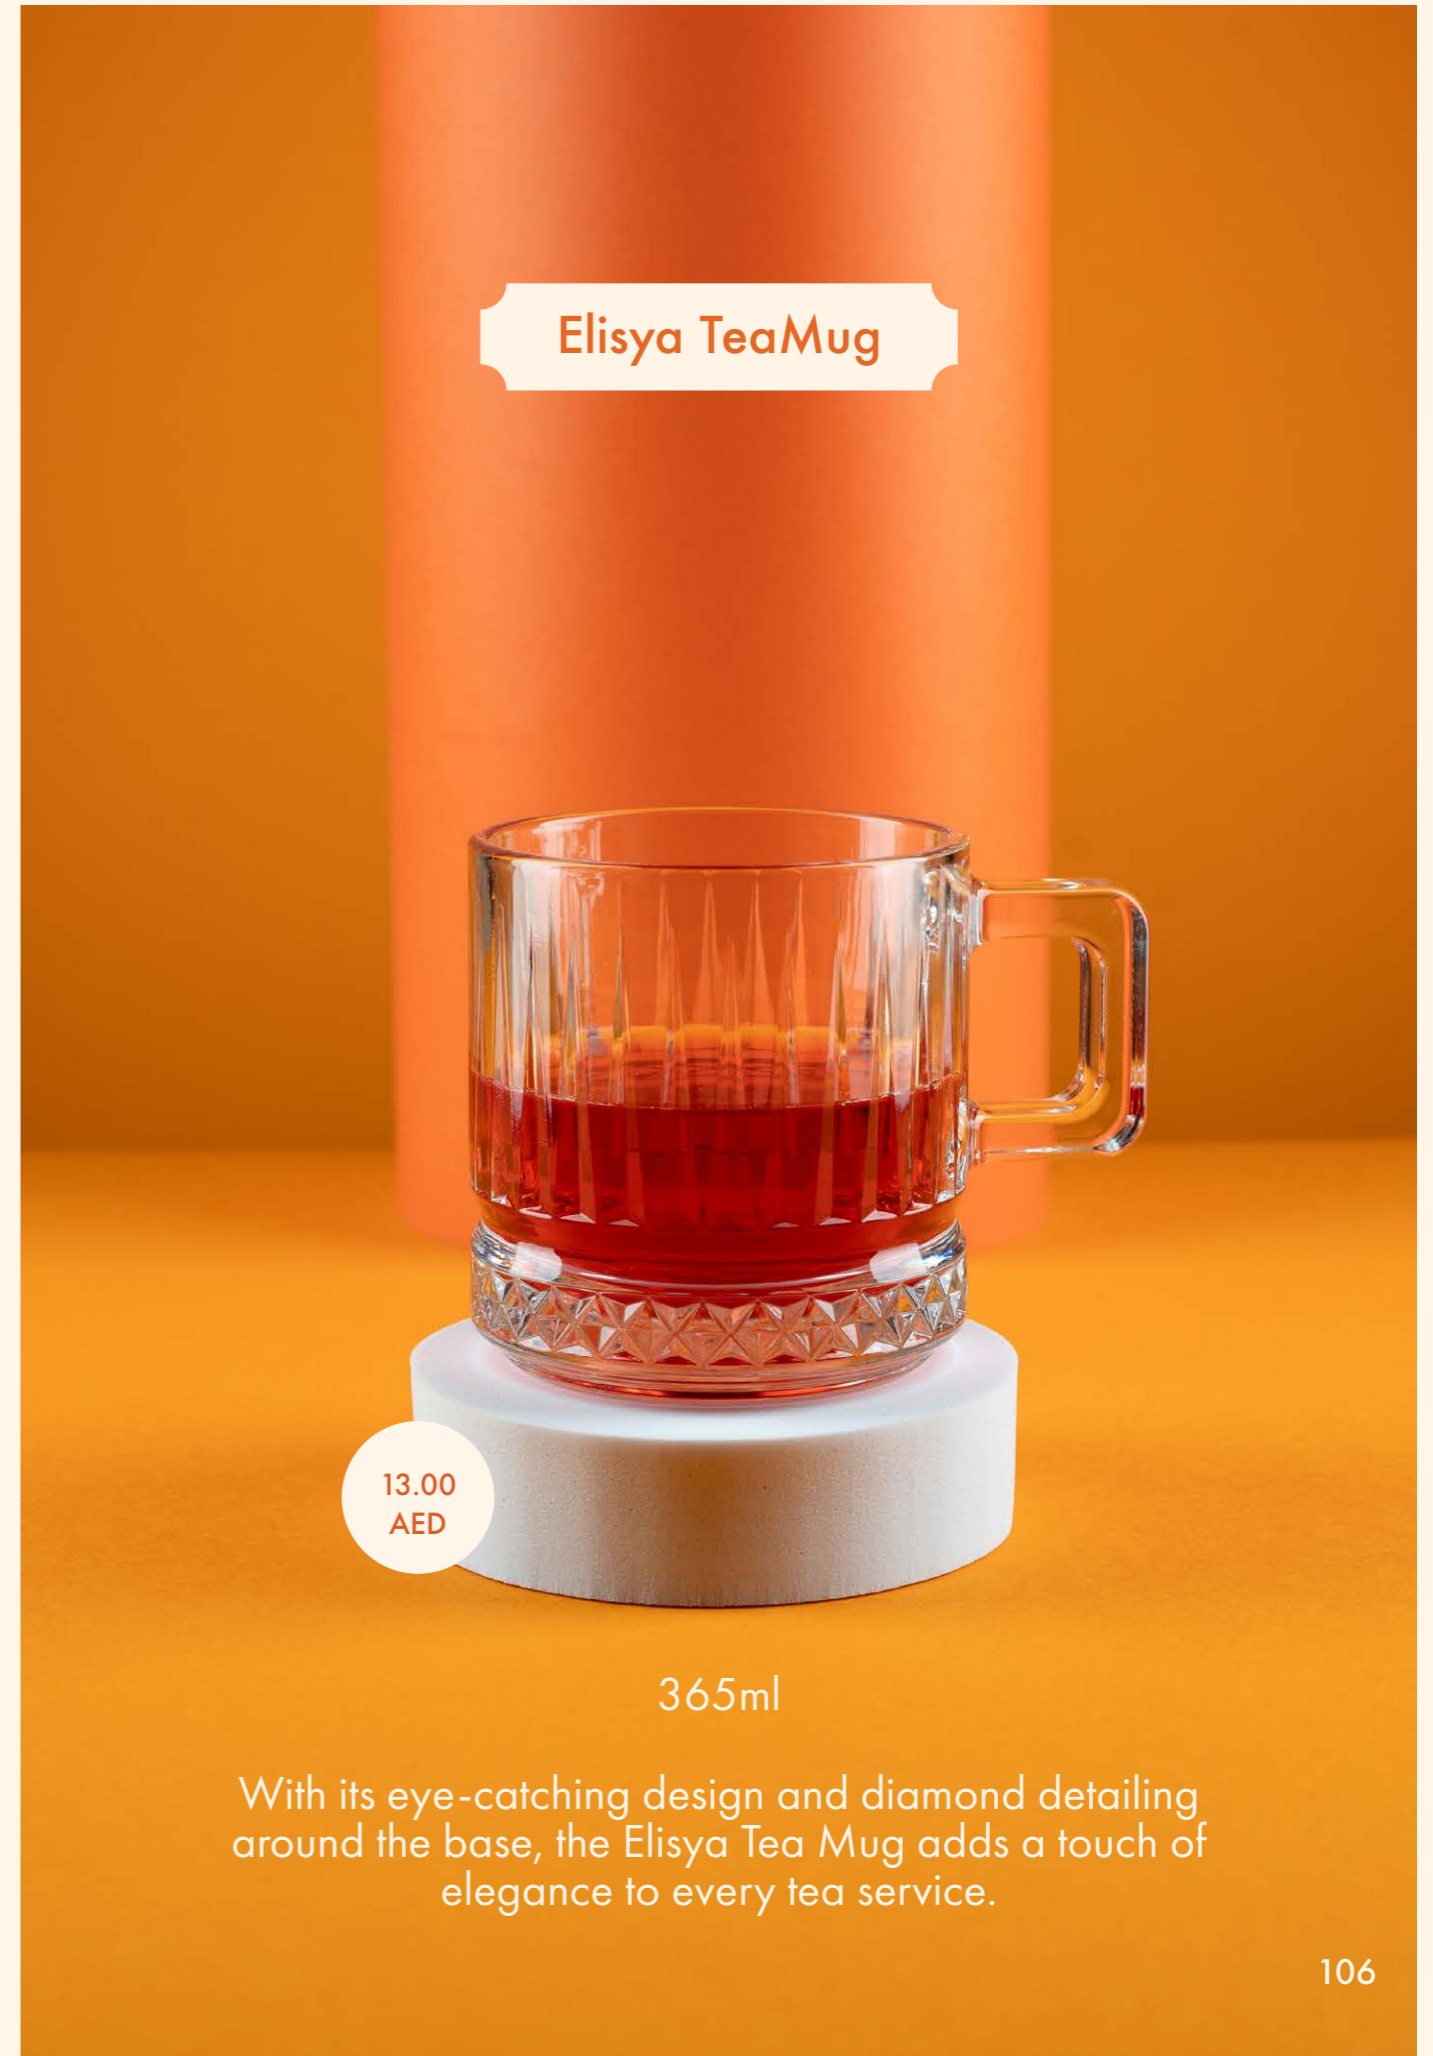

Elisyia TeaMug

13.00
AED

365ml

With its eye-catching design and diamond detailing around the base, the Elisyia Tea Mug adds a touch of elegance to every tea service.