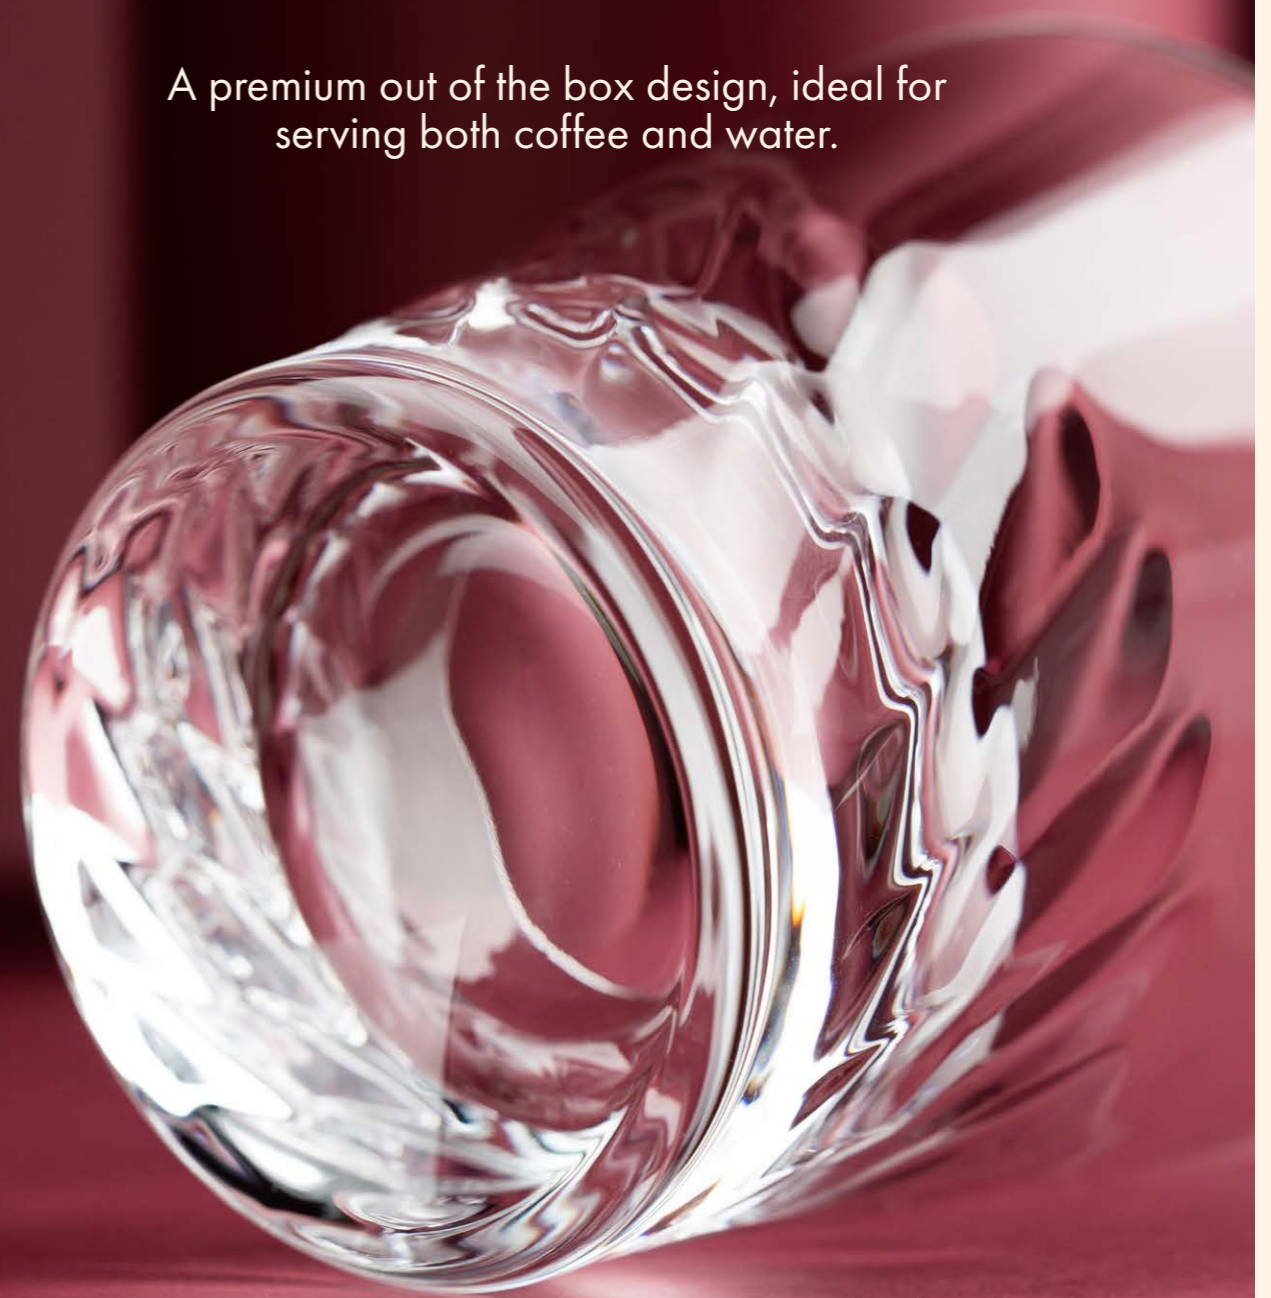

unique design inspired by melting ice cubes,
perfect for serving cold, refreshing drinks.

7.00
AED

Lava Tumbler

215ml

A premium out of the box design, ideal for serving both coffee and water.

Allegra

Sleek and minimalist, the Allegra cup is the perfect cup for every drink.